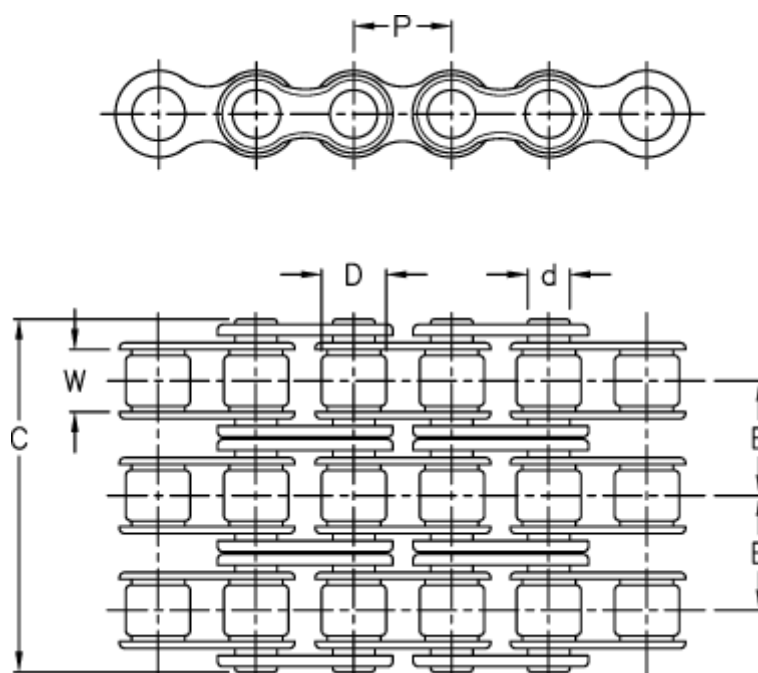

# Data Sheet

Article number: 6100130100

Description: KLEEchain 1 1/2" triplex 24 B-3  
5 meter in box (without connecting links)

## Measures

Breaking power = 493000N

W = 25,40

C = 150,10

Chain size = 1 1/2"

d = 14,63

D = 25,40

Description = 24 B-3

E = 48,36

P = 38,10